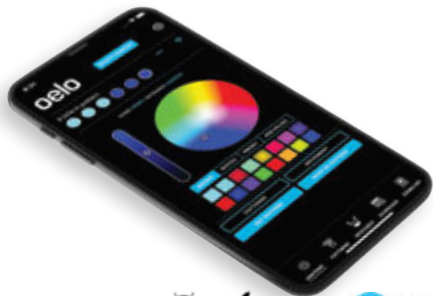

COMMERCIAL LIGHTING SOLUTIONS

LED

REDUCE LIGHTING COST & MAINTENANCE | ATTRACT MORE CUSTOMERS & INCREASE SALES

No matter the business, outshine the competition.

Making your business more noticeable has never been easier — or more colorful! — with Oelo's color-changing outdoor commercial LED lighting. Not only is Oelo the perfect replacement to tired string lighting thanks to its energy-efficient, maintenance-free design, but this system pulls double duty EVERY holiday season thanks to its intuitive smart controls. Imagine maintenance-free holiday and commercial lighting at your fingertips for every sales event and special occasion.

A COMPREHENSIVE LED COMMERCIAL LIGHTING SYSTEM.

OELO
EVOLUTION
APP

Find Oelo's app on:

CLOUD-BASED CONTROLS — PGS 4-7

- Six signal outputs, which allows you to control six zones from one controller for more creative installs and effects
- 16 million hues, plus pre-made patterns or custom creations
- Built-in scheduling feature to automatically turns on lights
- Secure iPhone or Android applications