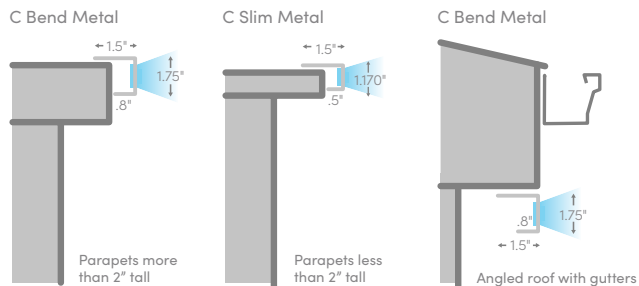

FACE MOUNT
The traditional holiday look

YOU CHOOSE: OUR TRADITIONAL GLOW
OR OELO'S WALL-WASH LOOK. **OR BOTH!**

ACCENT MOUNT
Exterior wall grazing

**CAN ALSO BE MOUNTED
FOR PATIO LIGHTING!**

1 FACE MOUNT

Oelo can be hung on the fascia, pointing outward for a traditional Christmas light glow. The system's LEDs are visible from every angle using this effect. And while this is considered our most traditional look, Oelo's app lets you create "gaps" in the lighting by allowing you to control each individual LED for a modern lighting galleria effect.