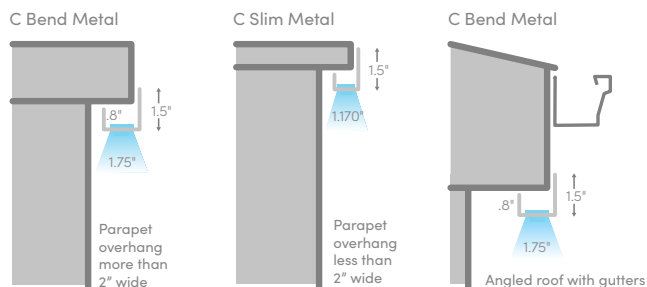

UNDER MOUNT
The outdoor wall-wash effect