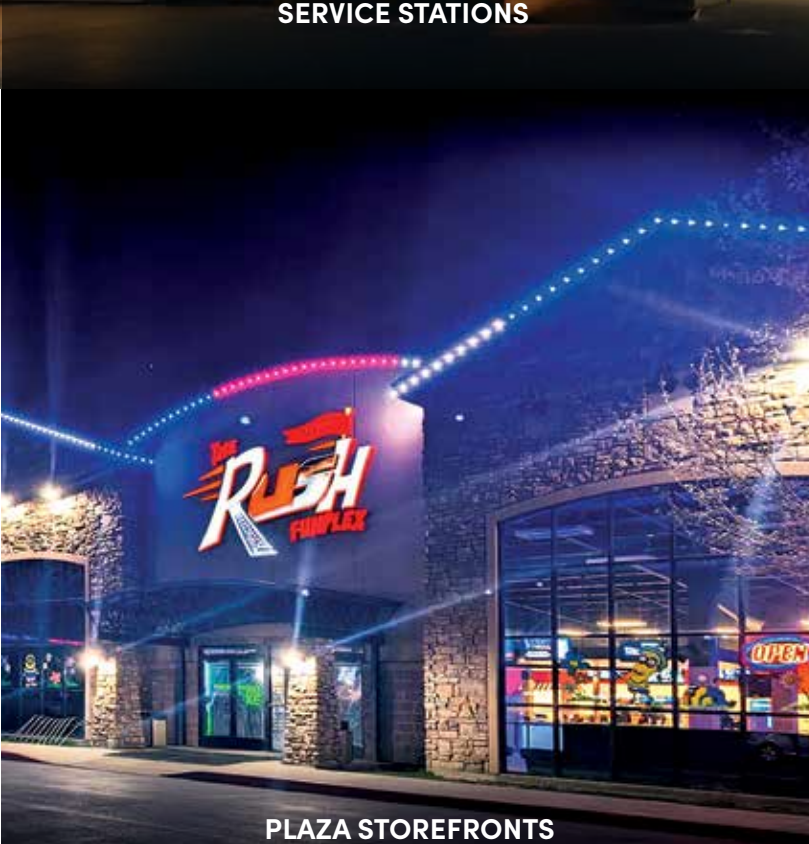

PLAZA STOREFRONTS